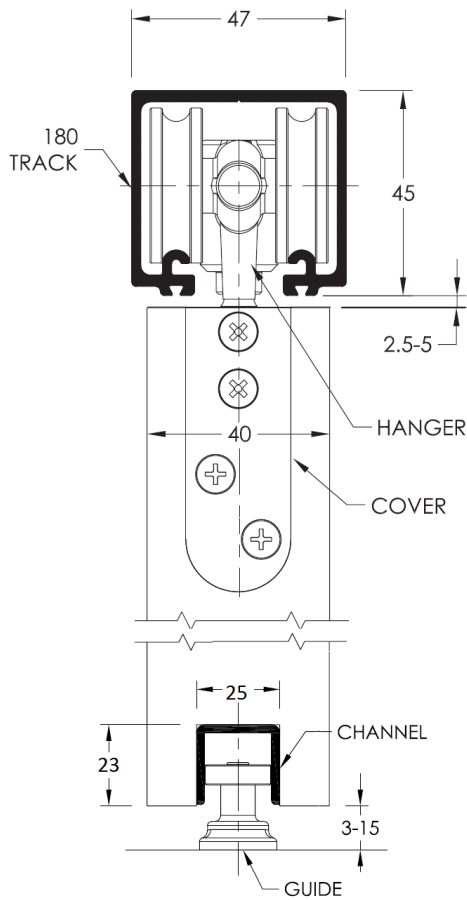

180kg Weight Rating

4-wheel cast marine grade 316 stainless steel hanger with reinforced nylon outer tyres and chrome steel bearings. Stainless steel fixing plates and hanger bolts. Standard roller guide.

350kg Weight Rating

4-wheel cast marine grade 316 stainless steel hanger with reinforced larger nylon outer tyres and chrome steel bearings. Stainless steel fixing plates and hanger bolts. Standard roller guide.